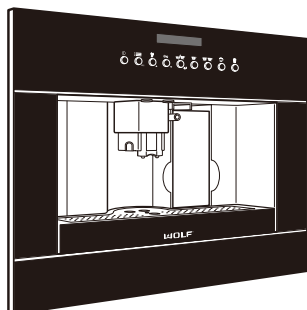

FEATURES

- Create perfectly brewed coffee, espresso, cappuccino, macchiato and latte at home.
- Trim kits available to match Wolf ovens.
- Standard or flush inset installation.
- Separate hot water dispenser for tea.
- Mounted glide system provides easy access to the unit, no direct water line is needed.
- Milk frothing pitcher with adjustable settings detaches for refrigerated storage and easy cleaning—milk does not enter the system.
- Uses either whole-bean or ground coffee with adjustable brew strength.
- Built-in coffee mill with adjustable grind settings.
- Auto on, auto off and descaling features.

Model ICBEC24/B

MODEL	
Black	ICBEC24/B + CM Trim

ACCESSORIES

- 76 trim kits to match Wolf M series ovens (see below).
- Descaling solution.
- Care kit.

Accessories available through an authorized Wolf dealer. For local dealer information, visit the find a showroom section of our website, wolfappliance.com.

Dimensions W597mm x H454mm x D394mm
 76cm Trim 759mm
 Weight 36kg

ELECTRICAL

Supply 220-240 VAC, 50/60 Hz
 Load 7 amp
 Connection 13 amp
 Power Cord 1.8 m

DIMENSIONS

Specifications are subject to change without notice. Visit wolfappliance.com/specs for the most up-to-date information.

Dimensions may vary $\pm 1/8$ " or 3mm. Dimensions in parentheses are millimeters unless otherwise specified.

STANDARD INSTALLATION

NOTE: 24" (610) model and model with 30" (762) trim require the same opening dimensions.