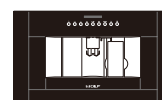

## CONTEMPORARY

With M / E series trim.

**SPECIFICATIONS**

**PRODUCT**

Dimensions W597mm x H454mm x D394mm  
 76cm Trim 759mm  
 Weight 36kg

**ELECTRICAL**

Supply 220-240 VAC, 50/60 Hz  
 Load 7 amp  
 Connection 13 amp  
 Power Cord 1.8 m