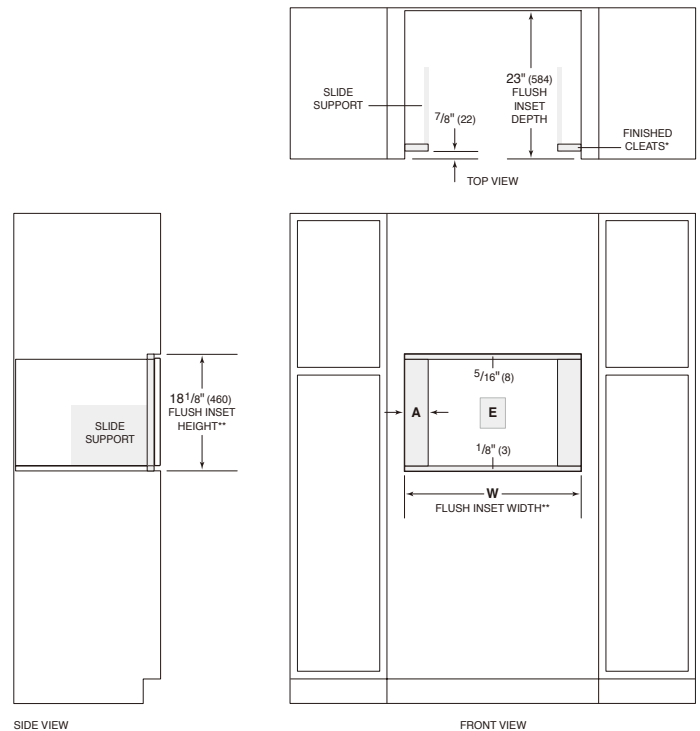

FLUSH INSET INSTALLATION

FLUSH INSET WIDTH

COFFEE	W	A
61cm Model	23³/₄" (603)	13¹/₁₆" (21)
76cm Trim	30¹/₈" (765)	4" (102)