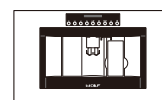

PROFESSIONAL

With M series trim.