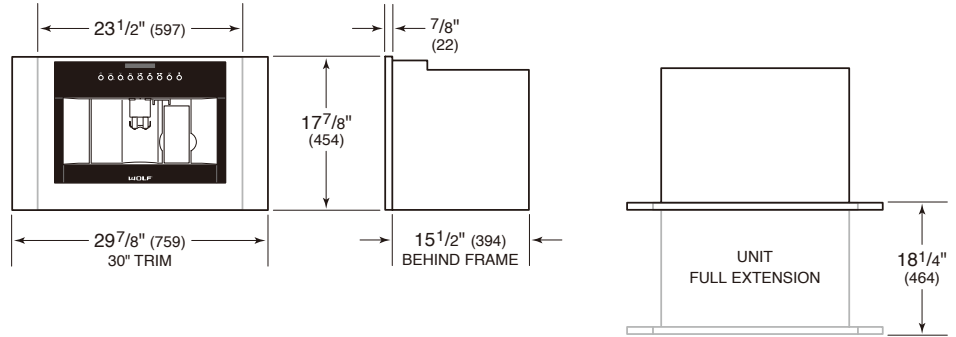

SPECIFICATIONS

PRODUCT

Dimensions W597mm x H454mm x D394mm
76cm Trim 759mm
Weight 36kg

ELECTRICAL

Supply 220-240 VAC, 50/60 Hz
Load 7 amp
Connection 13 amp
Power Cord 1.8 m

DIMENSIONS

Specifications are subject to change without notice. Visit wolfappliance.com/specs for the most up-to-date information.

Dimensions may vary $\pm 1/8$ " or 3mm. Dimensions in parentheses are millimeters unless otherwise specified.