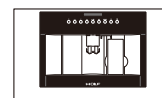

TRANSITIONAL

With M series trim.