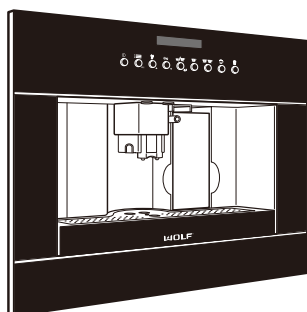

## FEATURES

- Create perfectly brewed coffee, espresso, cappuccino, macchiato and latte at home.
- Trim kits available to match Wolf ovens.
- Standard or flush inset installation.
- Separate hot water dispenser for tea.
- Mounted glide system provides easy access to the unit, no direct water line is needed.
- Milk frothing pitcher with adjustable settings detaches for refrigerated storage and easy cleaning—milk does not enter the system.
- Uses either whole-bean or ground coffee with adjustable brew strength.
- Built-in coffee mill with adjustable grind settings.
- Auto on, auto off and descaling features.

**STANDARD INSTALLATION**

NOTE: 24" (610) model and model with 30" (762) trim require the same opening dimensions.

**FLUSH INSET INSTALLATION**

\*Will be visible and should be finished to match cabinetry.  
 \*\*Dimension provides minimum reveals.

**FLUSH INSET WIDTH**

COFFEE	W	A
61cm Model	23 <sup>3</sup> / <sub>4</sub> " (603)	13 <sup>1</sup> / <sub>16</sub> " (21)
76cm Trim	30 <sup>1</sup> / <sub>8</sub> " (765)	4" (102)