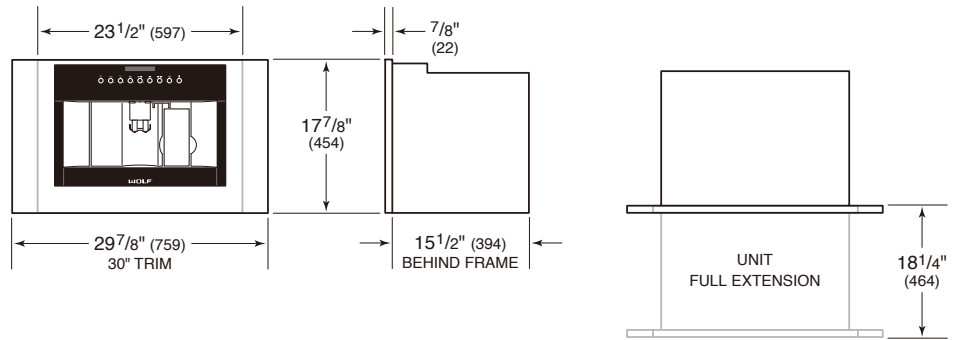

SPECIFICATIONS

PRODUCT

Dimensions W597mm x H454mm x D394mm
76cm Trim 759mm
Weight 36kg

ELECTRICAL

Supply 220-240 VAC, 50/60 Hz
Load 7 amp
Connection 13 amp
Power Cord 1.8 m

DIMENSIONS

Specifications are subject to change without notice. Visit wolfappliance.com/specs for the most up-to-date information.

Dimensions may vary $\pm 1/8$ " or 3mm. Dimensions in parentheses are millimeters unless otherwise specified.