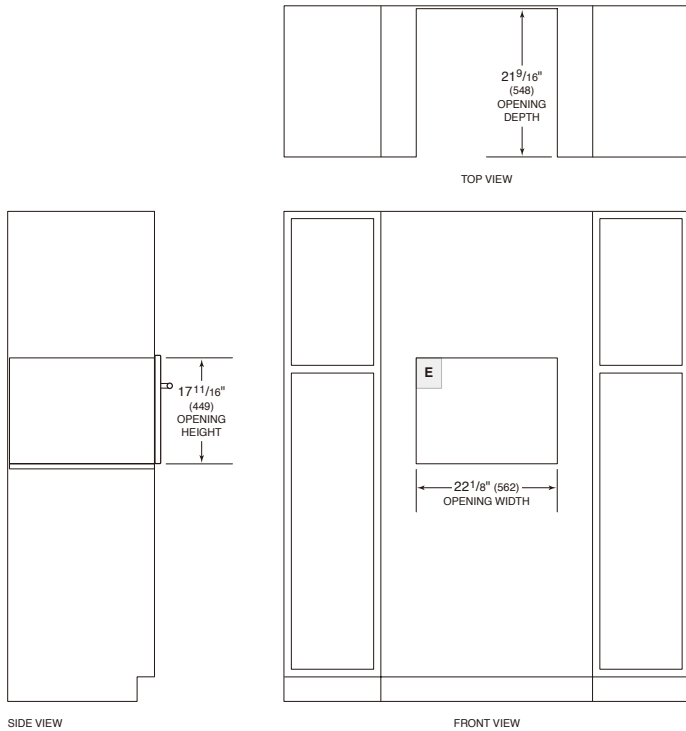

STANDARD INSTALLATION