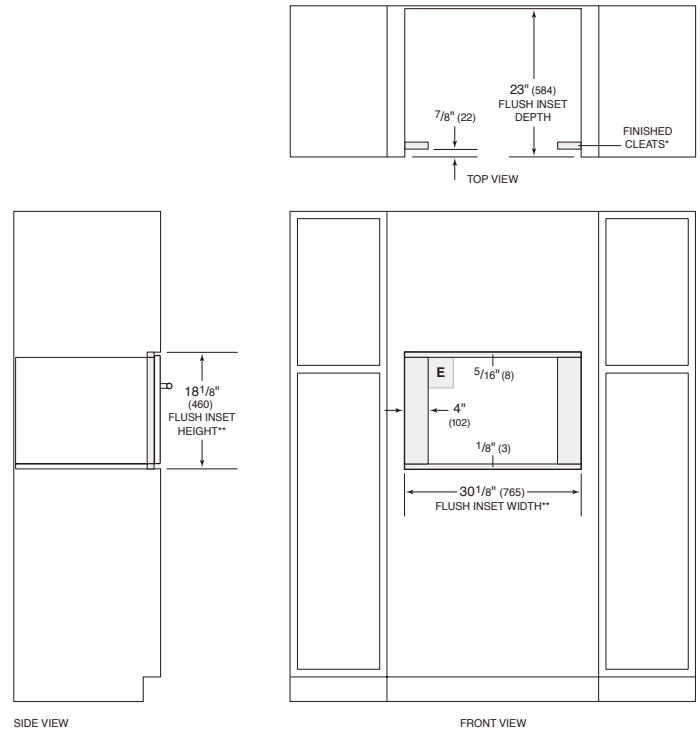

FLUSH INSET INSTALLATION