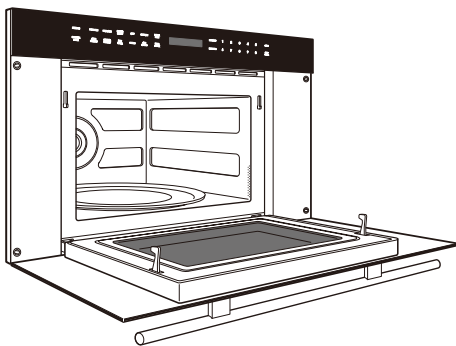

FEATURES

- Standard or flush inset installation.
- Door hinges at the bottom for easy access.
- Touch control panel with interactive visual display.
- Sensor cooking monitors and adjusts cook time and power level.
- Nine cooking modes including popcorn, auto defrost, beverage, manual defrost, sensor reheat, keep warm, melt, soften and Gourmet.
- Auto start and multiple sequence cooking features.
- Large viewing window and interior lighting.
- Control panel lock.

Model ICBMDD30CM/B/TH

MODEL

Contemporary	ICBMDD30CM/B/TH
--------------	-----------------

ACCESSORIES

- Black tubular handle.

Accessories available through an authorized Wolf dealer. For local dealer information, visit the find a showroom section of our website, wolfappliance.com.

76cm M Series Contemporary Drop Down Door Microwave Oven

wolfappliance.com

SPECIFICATIONS

PRODUCT

Dimensions W759mm x H454mm x D508mm
Weight 36 kg

OVEN INTERIOR

Capacity 45 L
Interior W451mm x H232mm x D432mm