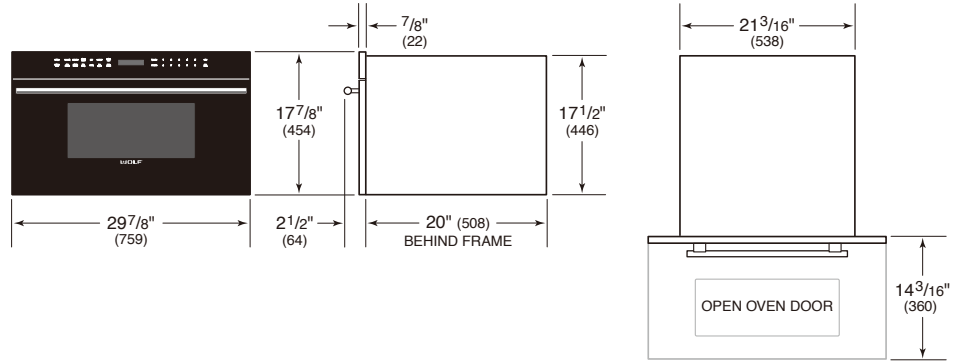

76cm M Series Contemporary Drop Down Door Microwave Oven

wolfappliance.com

SPECIFICATIONS

PRODUCT

Dimensions W759mm x H454mm x D508mm
Weight 36 kg

OVEN INTERIOR

Capacity 45 L
Interior W451mm x H232mm x D432mm

ELECTRICAL

Supply 220-240 VAC, 50/60 Hz
Load 8 amp
Connection 13 amp
Power Cord 1.2 m

POWER RATING

Maximum 1600 W

DIMENSIONS